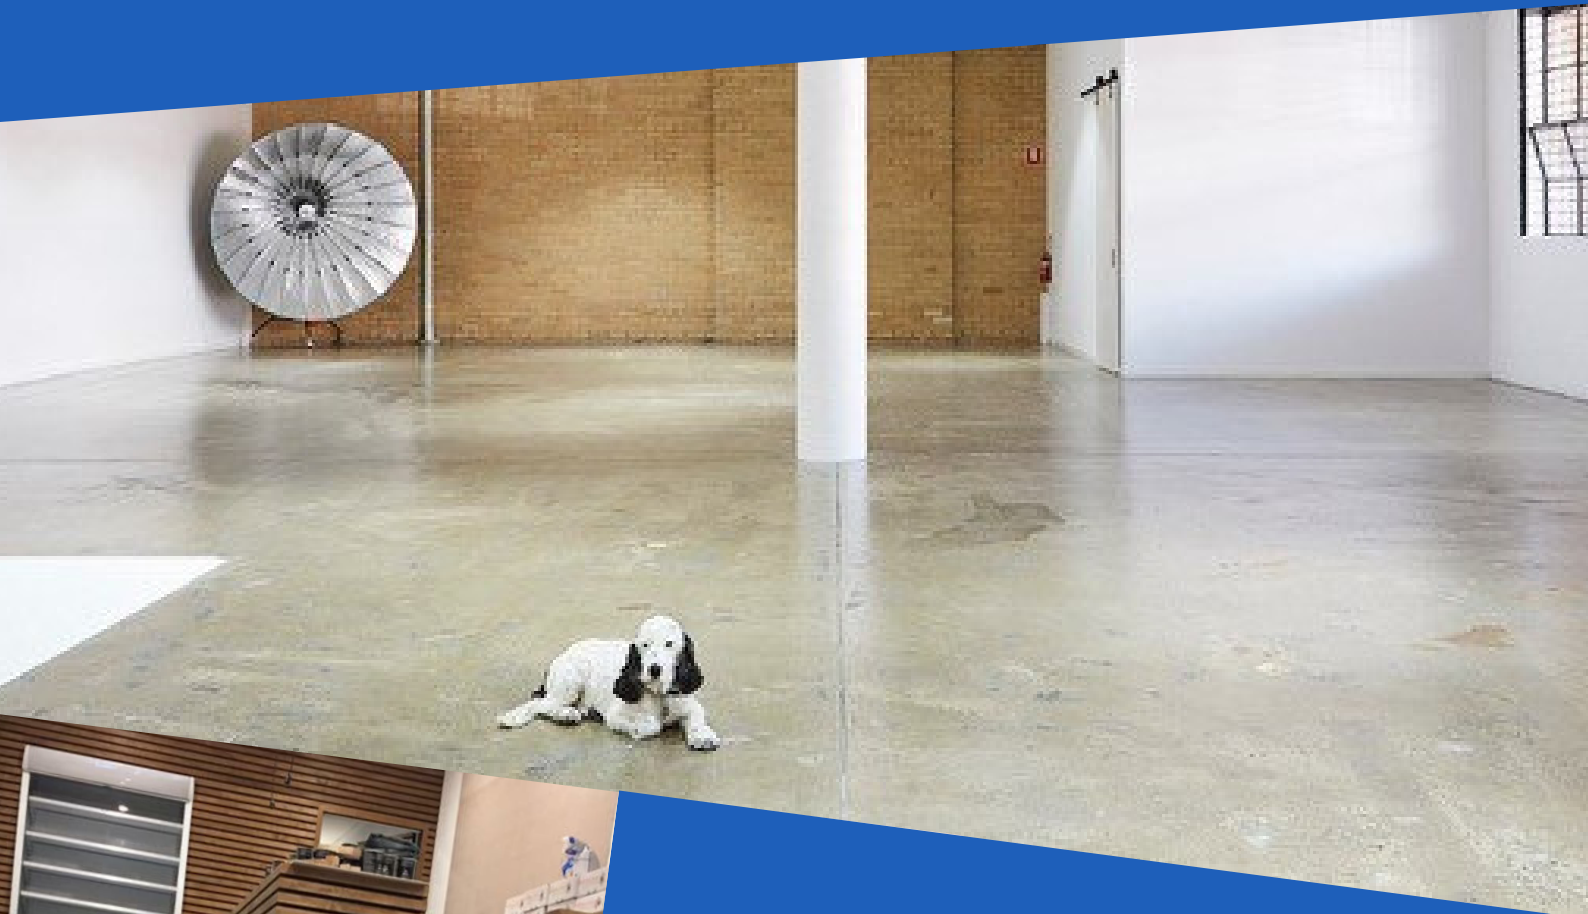

CUT & COAT

EXPERIENCE THE DIFFERENCE

Cut & Coat or Grind & Seal systems are a long term flooring solution.

They are hard wearing, easy to clean and non-porous, providing a modern alternative for homes & commercial spaces.